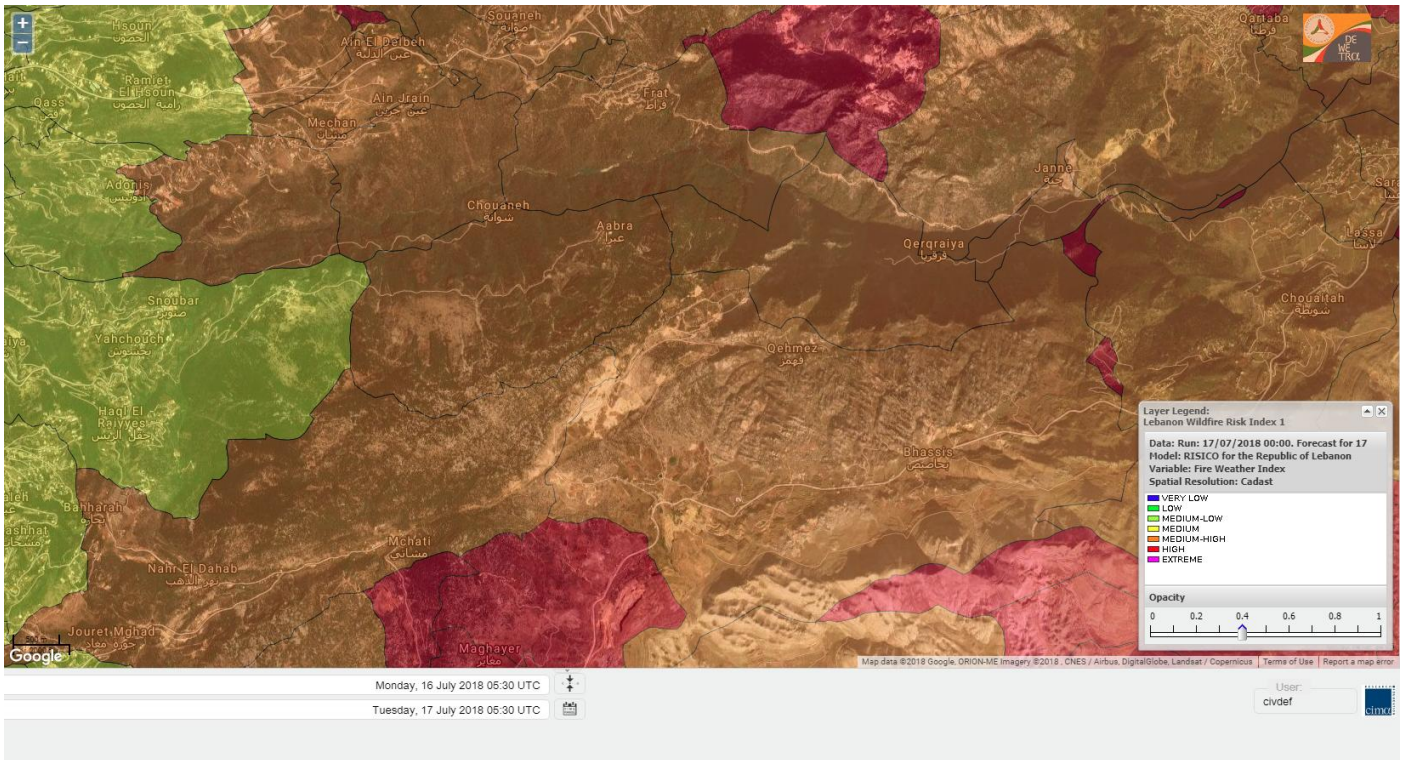

Lebanon for 19 July 2018

Shouf Biosphere Reserve Forecast for 17 July 2018

Shouf Biosphere Reserve Forecast for 18 July 2018

Shouf Biosphere Reserve Forecast for 19 July 2018

Jabal Moussa Reserve Forecast for 17 July 2018