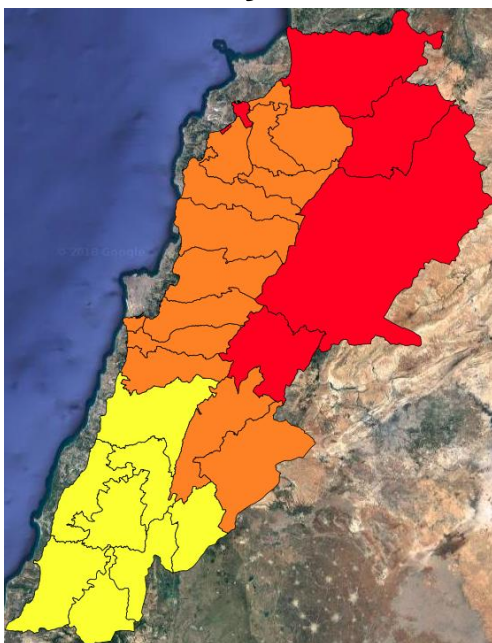

Beirut, 17 July 2018

FIRE RISK INDEX

16 July 2018

17 July 2018

18 July 2018

19 July 2018

Layer Legend:
Lebanon Wildfire Risk Index 1

Data: Run: 17/07/2018 00:00. Forecast for 17
Model: RISICO for the Republic of Lebanon
Variable: Fire Weather Index
Spatial Resolution: Caza