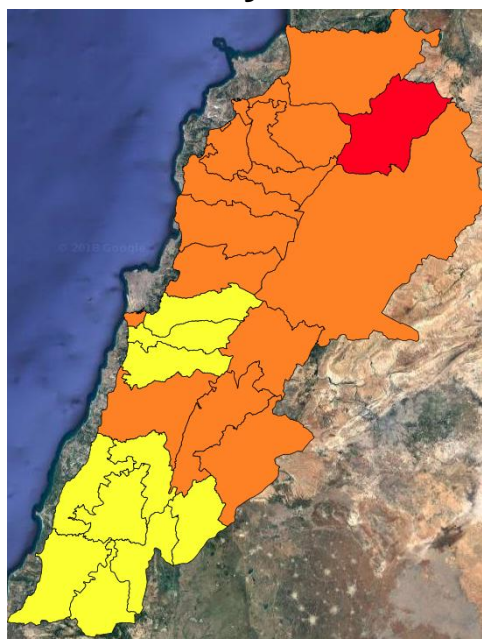

17 July 2018