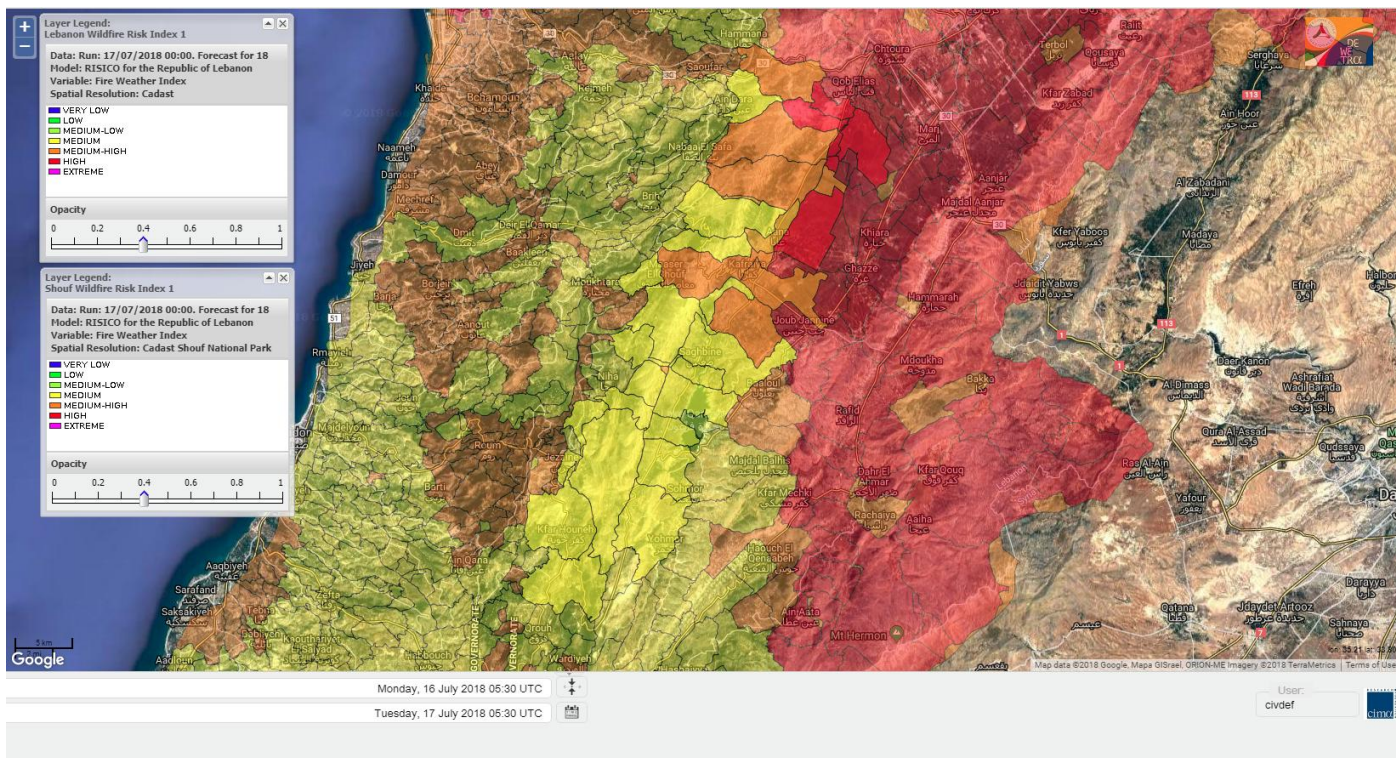

Shouf Biosphere Reserve Forecast for 18 July 2018