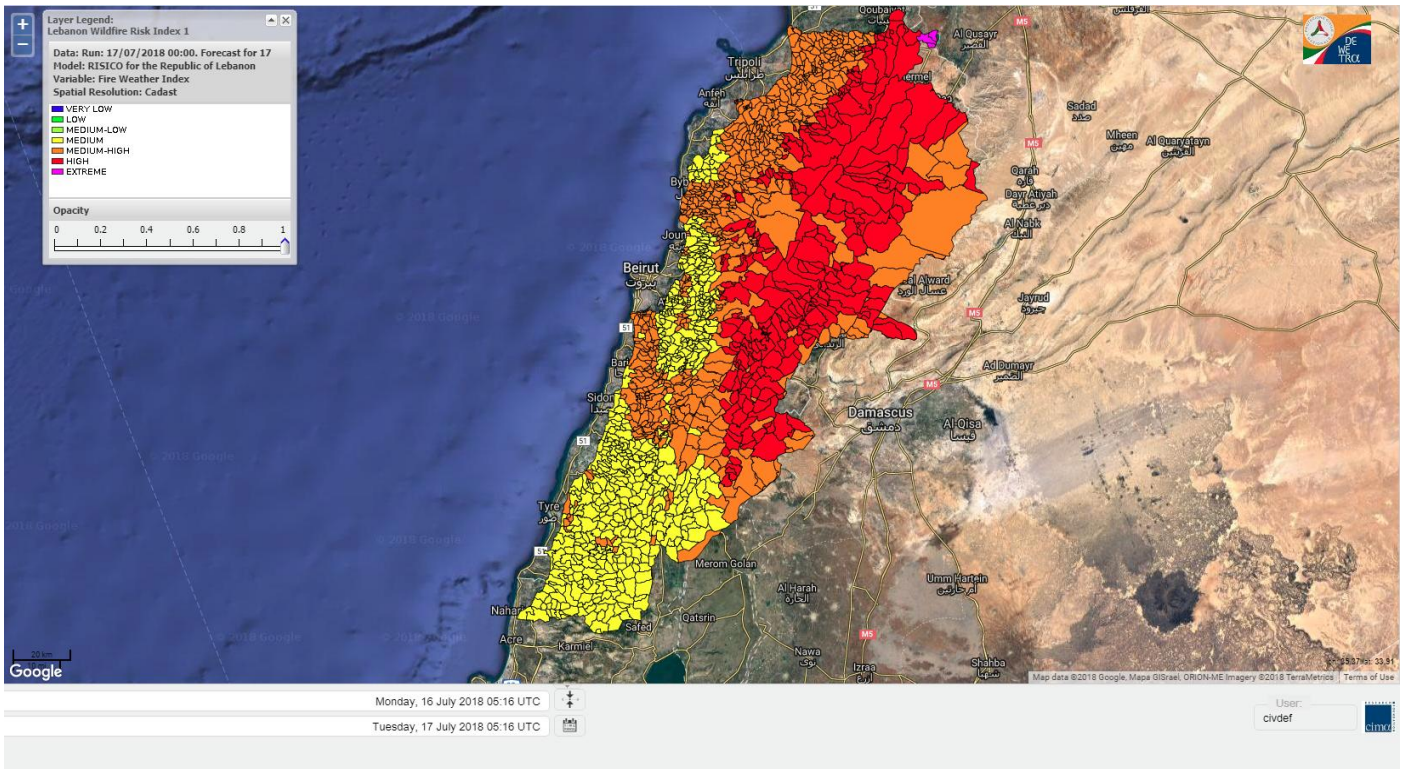

Lebanon for 17 July 2018