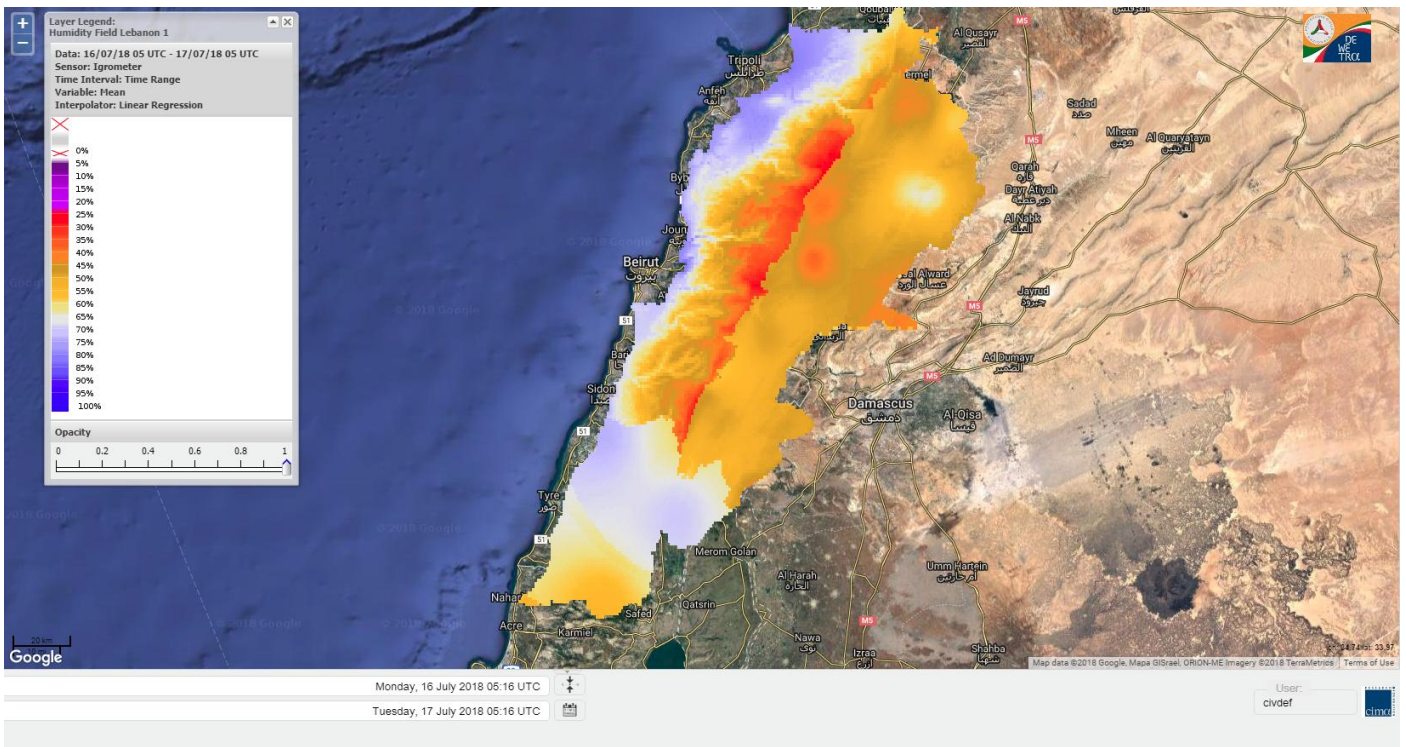

Lebanon humidity for Lebanon 17 July 2018