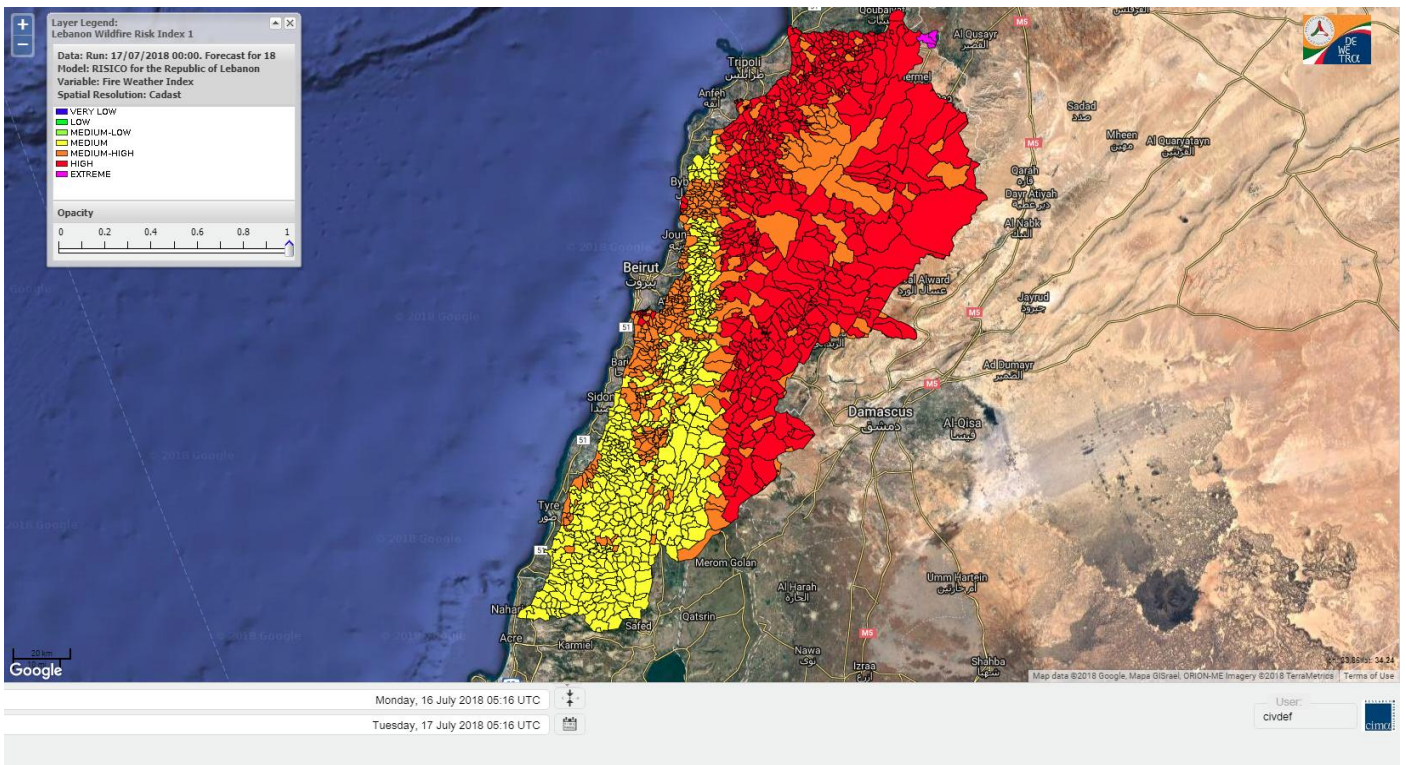

Lebanon for 18 July 2018