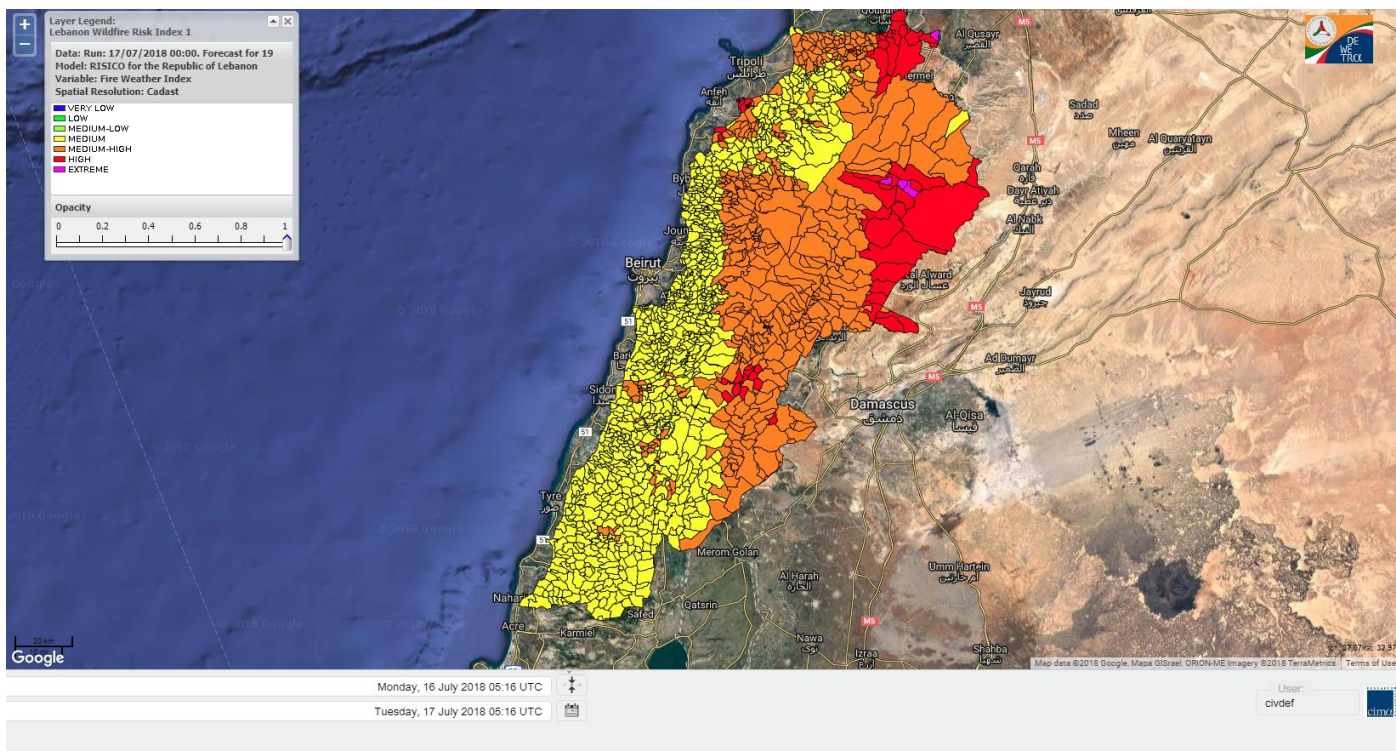

Lebanon for 19 July 2018