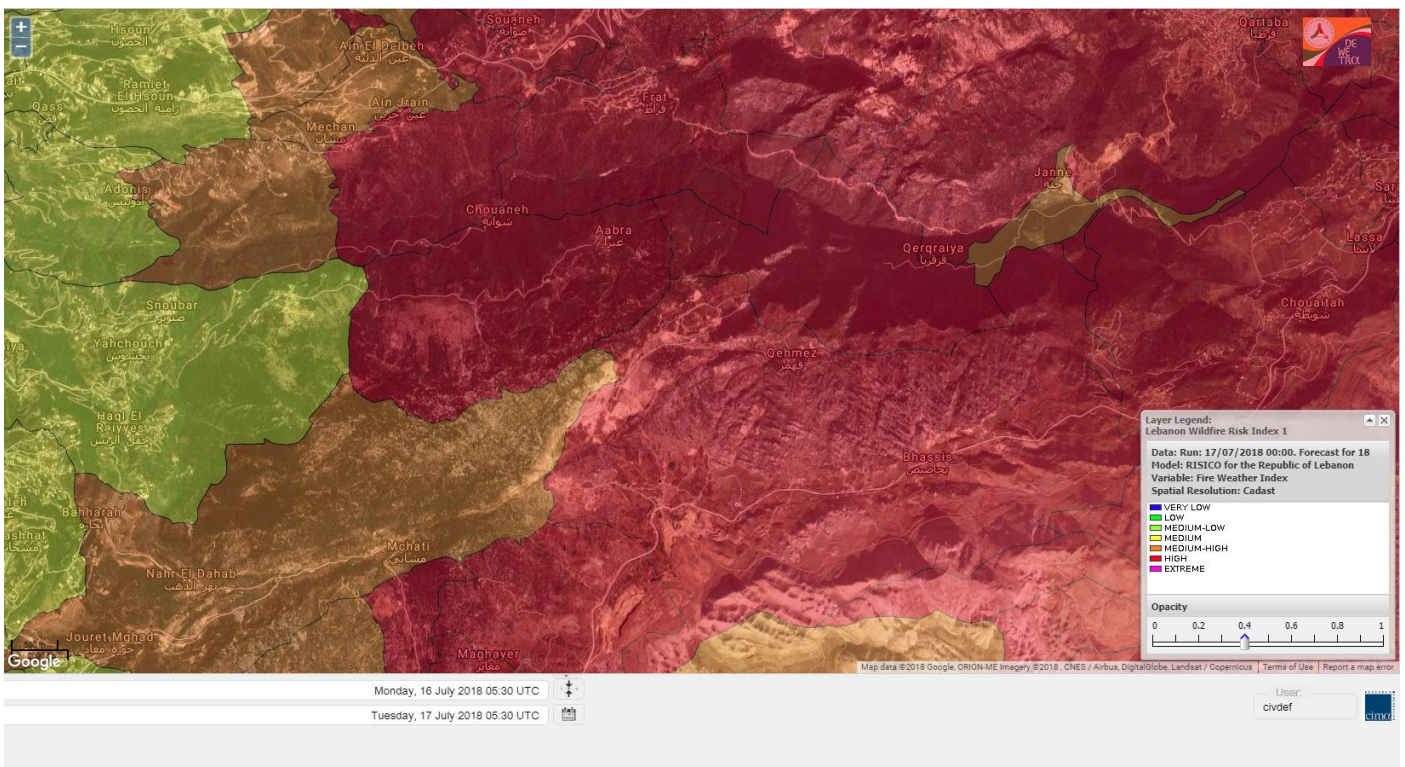

Jabal Moussa Reserve Forecast for 18 July 2018