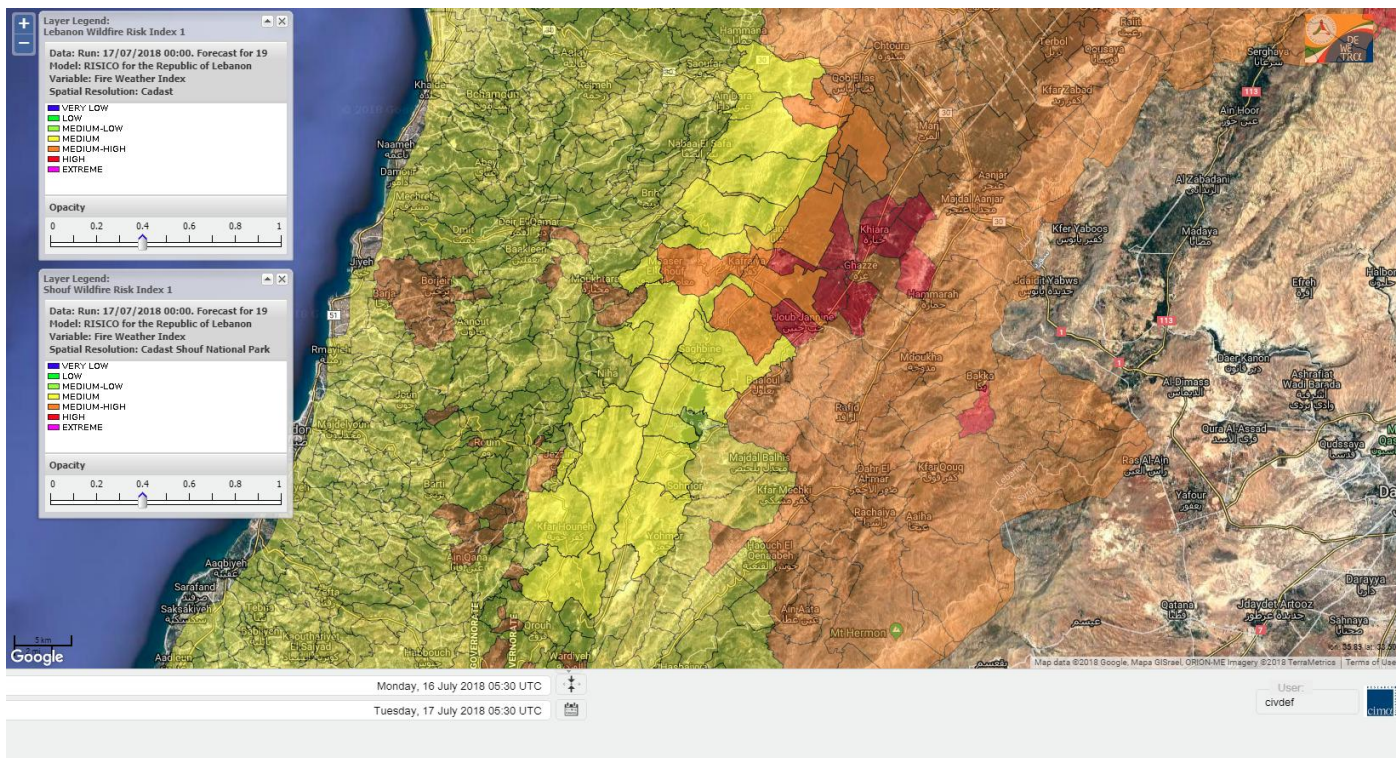

Lebanon for 19 July 2018

Shouf Biosphere Reserve Forecast for 17 July 2018

Shouf Biosphere Reserve Forecast for 18 July 2018

Shouf Biosphere Reserve Forecast for 19 July 2018

Jabal Moussa Reserve Forecast for 17 July 2018