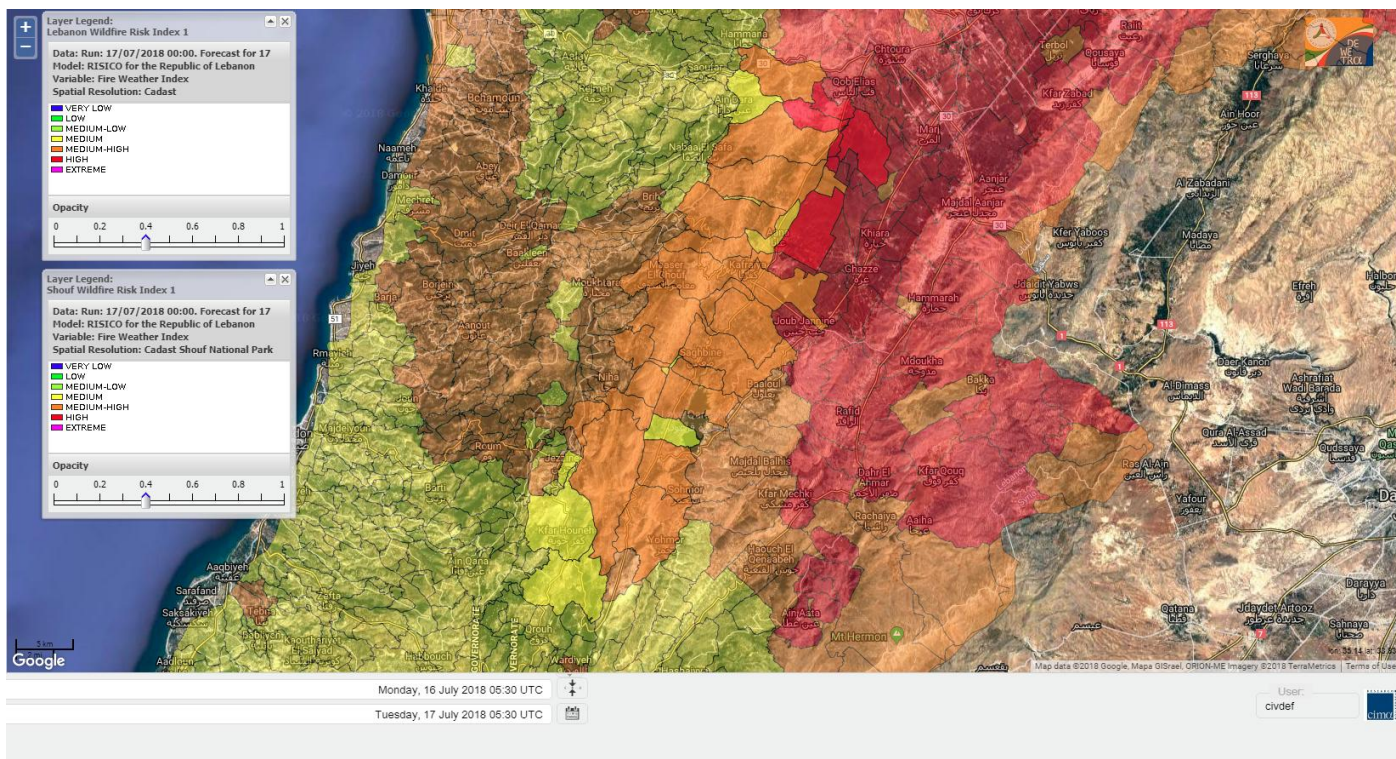

Shouf Biosphere Reserve Forecast for 17 July 2018