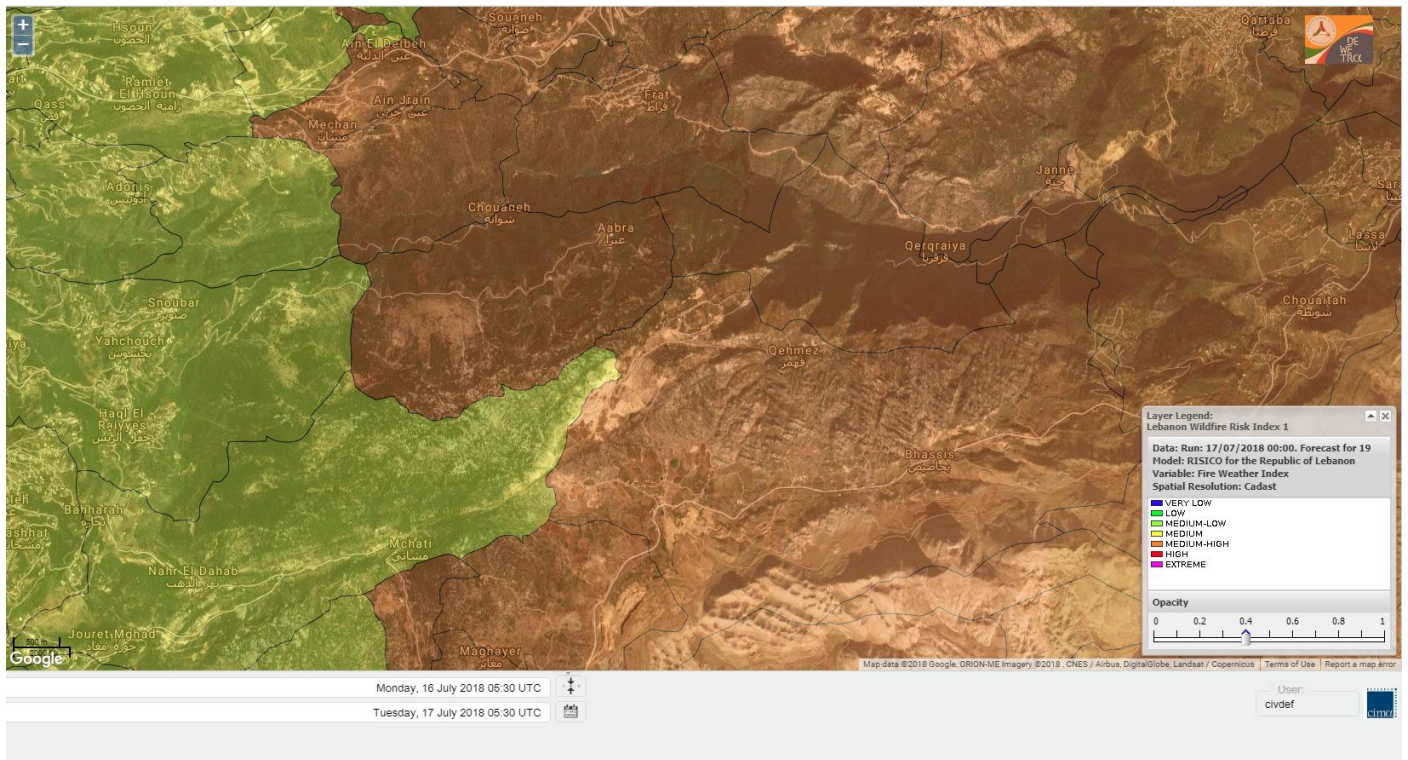

Jabal Moussa Reserve Forecast for 19 July 2018