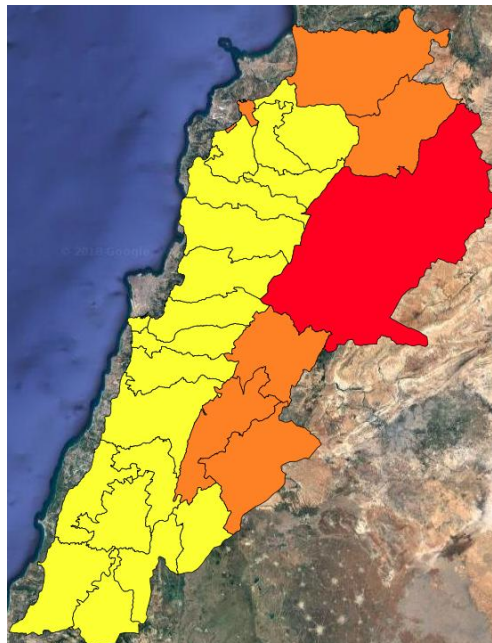

Beirut, 17 July 2018

FIRE RISK INDEX

16 July 2018

17 July 2018

18 July 2018

19 July 2018

Layer Legend:
Lebanon Wildfire Risk Index 1

Data: Run: 17/07/2018 00:00. Forecast for 17
Model: RISICO for the Republic of Lebanon
Variable: Fire Weather Index
Spatial Resolution: Caza