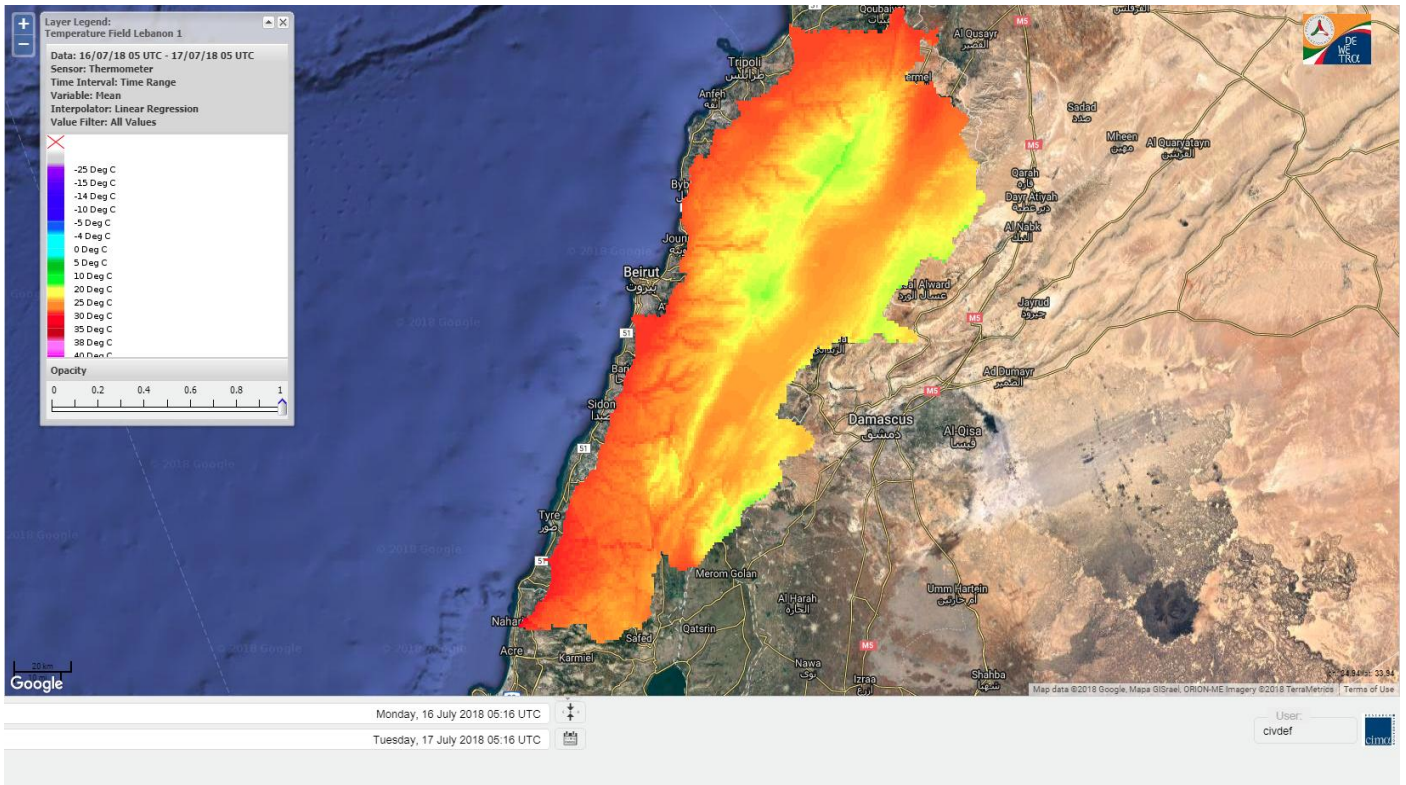

Lebanon temperature for Lebanon 17 July 2018