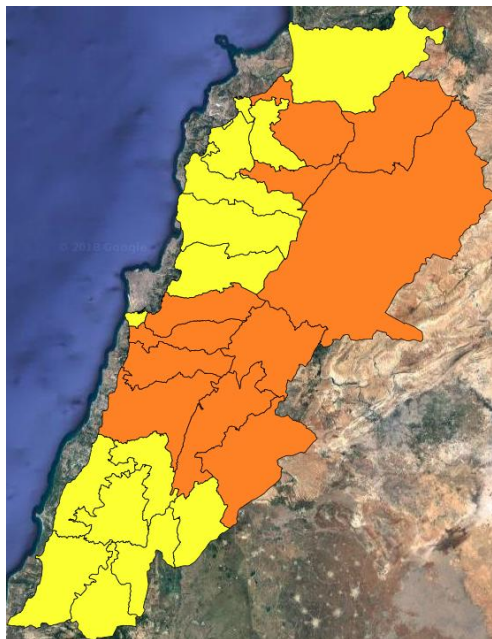

FIRE RISK INDEX

16 July 2018